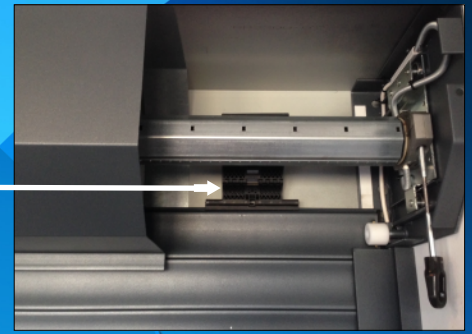

Magroll™

**77mm Residential
Insulated Garage Doors**

Special Fixing Hangers provide a secure connection from Barrel to top Lath and keeps the door securely closed.

Full canopy cover available as an optional extra.

All doors come with an Emergency Winding Handle in the case of power failure.

Magroll Garage Doors offer an ideal solution to install in all circumstances, as a renovation or in a new building. Magroll Garage Doors are made of insulated aluminium profiles, which are characterized as light and strong.

For this reason, they meet a high level of safety, easy to operate and high level of insulation.

The door rolls up into a compact diameter where limited head room is available.

Medium density polyurethane foam filled laths ensure good insulation properties for your garage door.